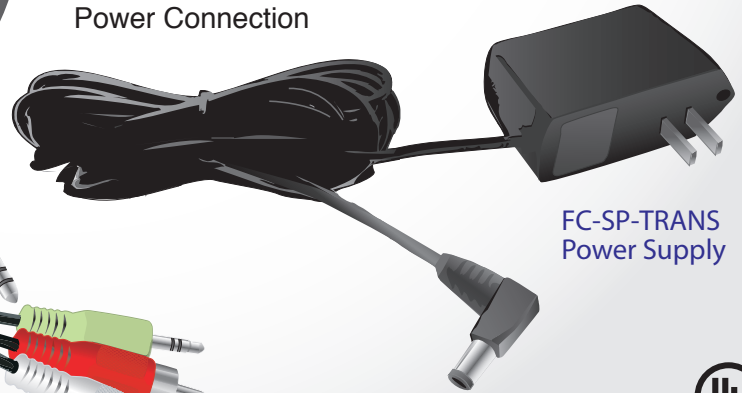

# FC-Audio-Pack Speaker System

Amp, Speakers, Audio Cable & Power Supply

FC-AMP (3" cut-out size)  
 (Front View)

Indicator Light  
 Slide On/Off Switch  
 (Close-Up Top View)

- 1) Frequency range 90 Hz - 20 KHz
- 2) Output 2.5W
- 3) Distortion 0.3% 1 W 1 KHz
- 4) Signal to noise ratio  $\geq$  60db
- 5) Sensitivity  $\geq$  80db
- 6) Power USB 5V

FC-SPEAKER  
 (2-1/2" cut-out size)  
 (2 speakers per audio pack)

FC-AMP  
 (Back View)

Stereo Input

Mini-USB  
 Power Connection

FC-SP-TRANS  
 Power Supply

FC-SP-RCA  
 Audio Cable