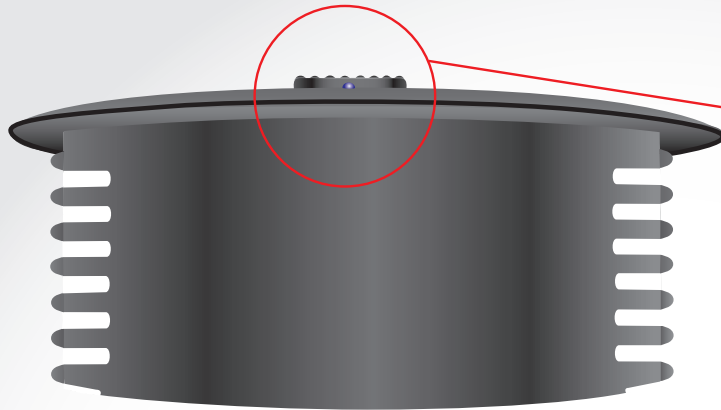

# FC-Audio-Pack Speaker System

Amp, Speakers, Audio Cable & Power Supply

FC-AMP (3" cut-out size)  
 (Front View)

Indicator Light  
 Slide On/Off Switch  
 (Close-Up Top View)

- 1) Frequency range 90 Hz - 20 KHz
- 2) Output 2.5W
- 3) Distortion 0.3% 1 W 1 KHz
- 4) Signal to noise ratio  $\geq$  60db
- 5) Sensitivity  $\geq$  80db
- 6) Power USB 5V

FC-SPEAKER  
 (2-1/2" cut-out size)  
 (2 speakers per audio pack)

FC-AMP  
 (Back View)

Stereo Input

Mini-USB  
 Power Connection

FC-SP-TRANS  
 Power Supply

FC-SP-RCA  
 Audio Cable