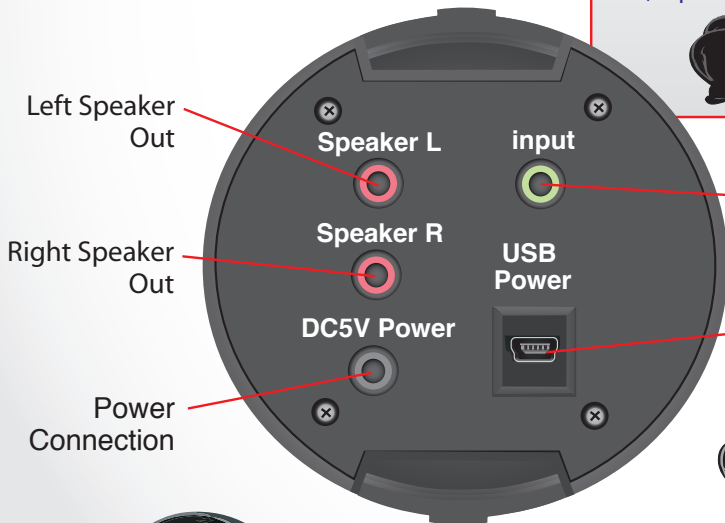

# FC-Audio-Pack Speaker System

Amp, Speakers, Audio Cable & Power Supply

FC-AMP (3" cut-out size)  
 (Front View)

Indicator Light  
 Slide On/Off Switch  
 (Close-Up Top View)

- 1) Frequency range 90 Hz - 20 KHz
- 2) Output 2.5W
- 3) Distortion 0.3% 1 W 1 KHz
- 4) Signal to noise ratio  $\geq$  60db
- 5) Sensitivity  $\geq$  80db
- 6) Power USB 5V

FC-SPEAKER  
 (2-1/2" cut-out size)  
 (2 speakers per audio pack)

FC-AMP  
 (Back View)

Stereo Input

Mini-USB  
 Power Connection

FC-SP-TRANS  
 Power Supply

FC-SP-RCA  
 Audio Cable