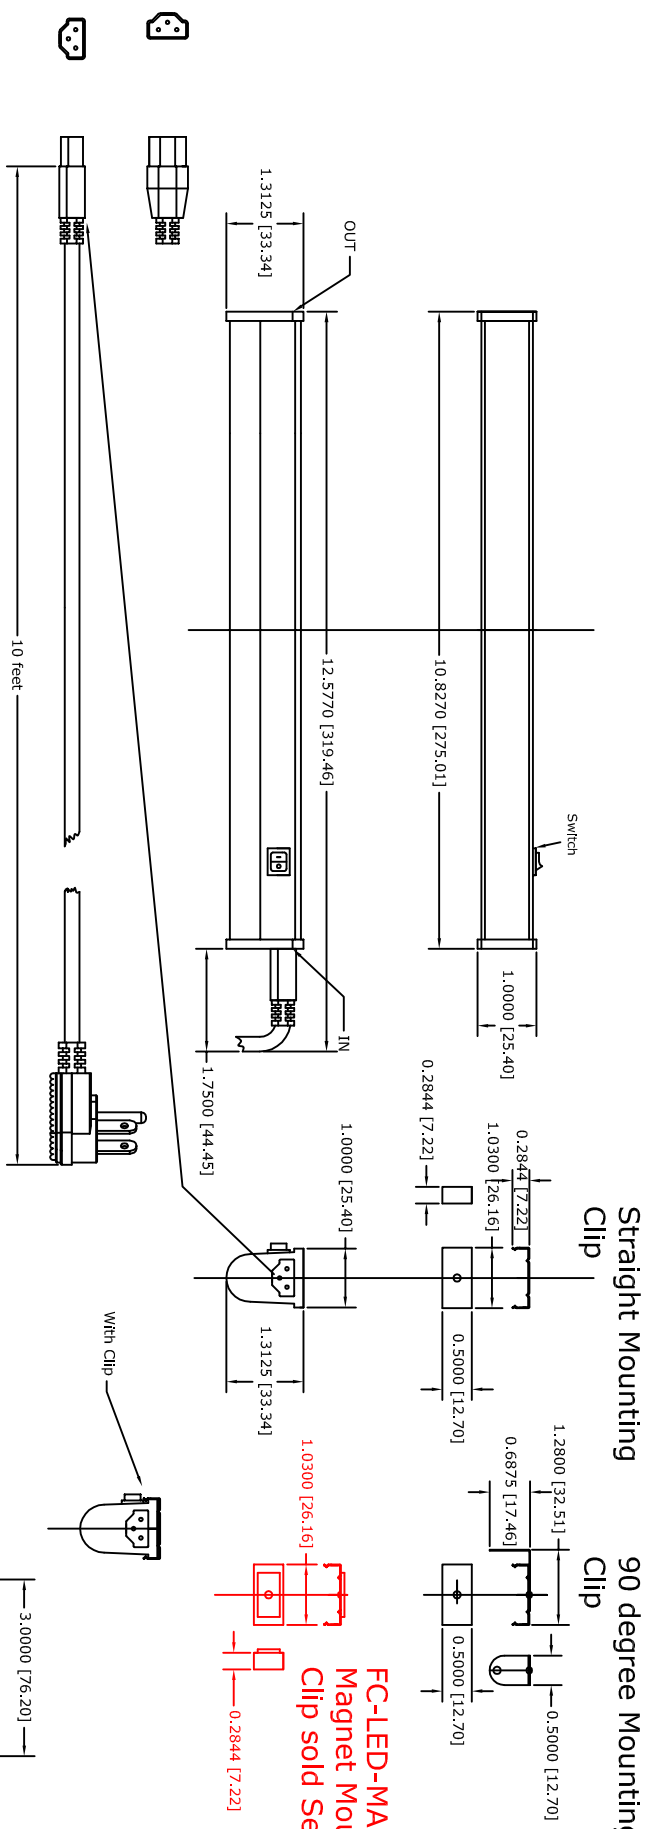

# FC-3500-LED 3 prong plug Black Slim Line LED 4 watt (Warm White) 120V

**FC-LED-MAG**  
Magnet Mounting  
Clip sold Separately

**www.FURNLITE.com**  
**rhelms@furnlite.com**  
**cbailey@furnlite.com**  
**PH 1-704-538-3193**  
**FAX 1-704-538-0386**