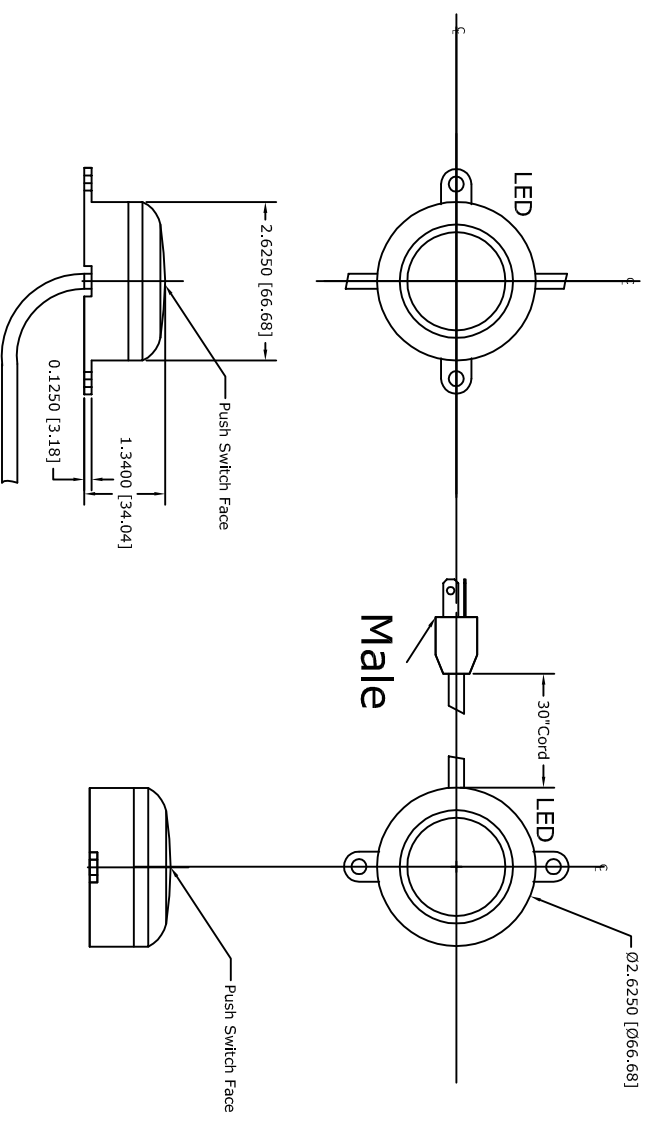

FC-491 1 watt LED Puck light (120volt) line voltage (1 leads)

www.FURNLITE.com
rhelms@furnlite.com
cbailey@furnlite.com
PH 1-704-538-3193
FAX 1-704-538-0386