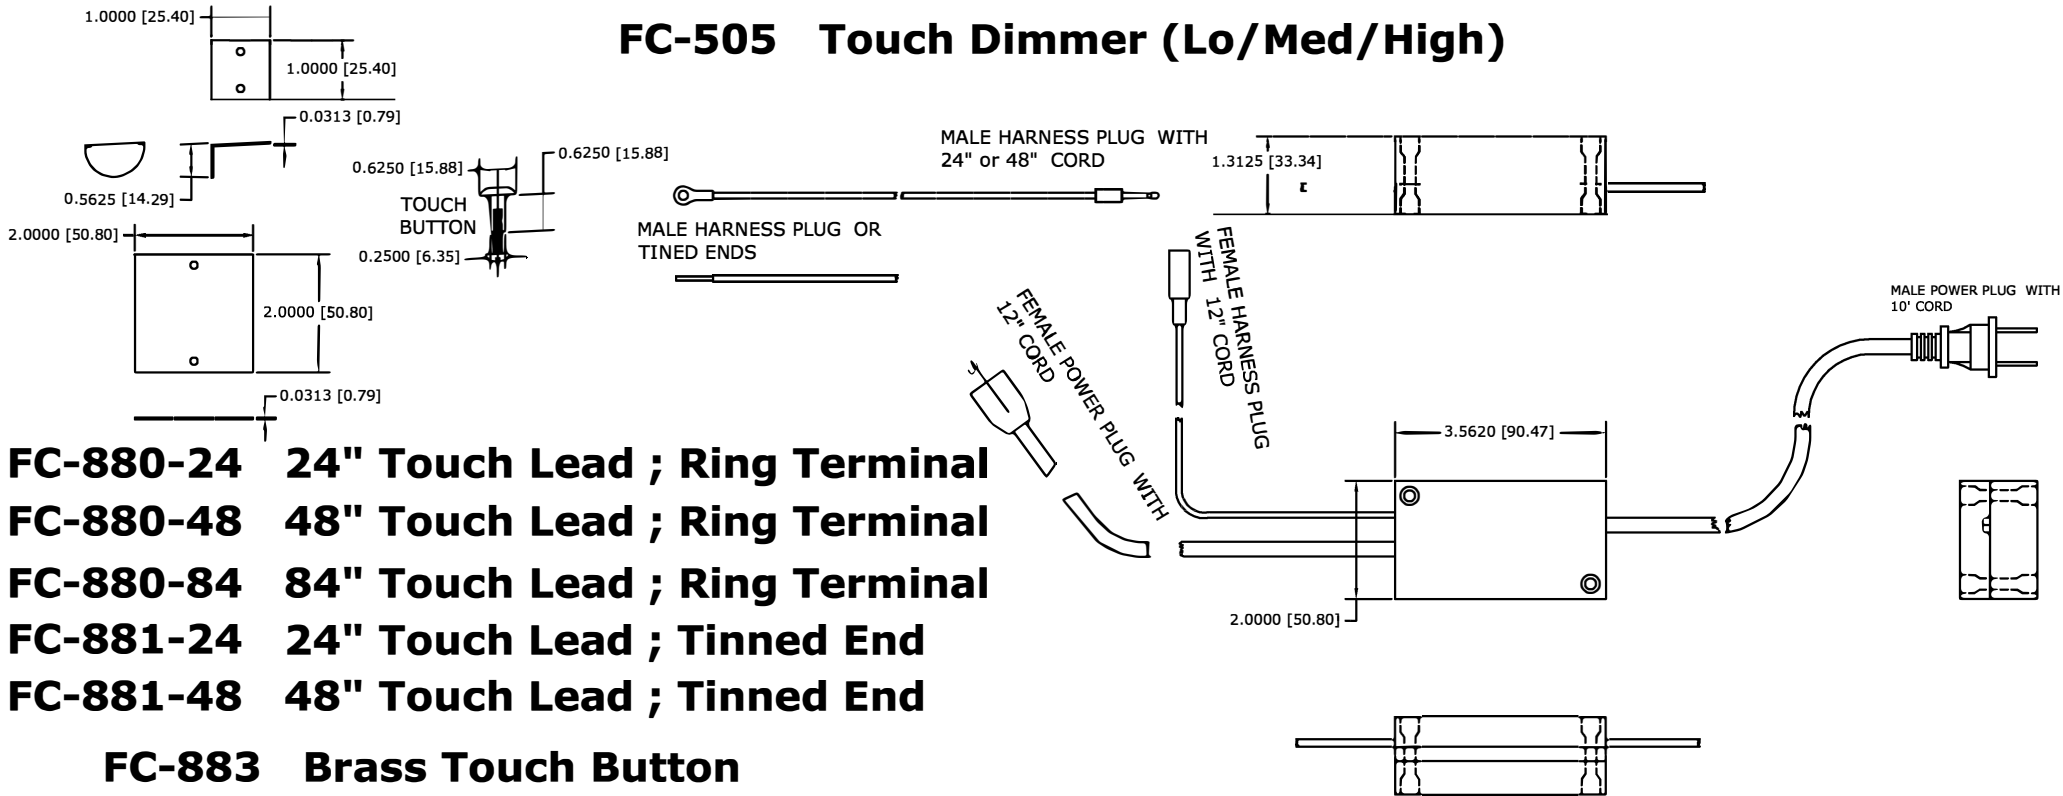

furnlite

BY DEKKO

FC-505 Touch Dimmer (Lo/Med/High)

- FC-880-24 24" Touch Lead ; Ring Terminal**
- FC-880-48 48" Touch Lead ; Ring Terminal**
- FC-880-84 84" Touch Lead ; Ring Terminal**
- FC-881-24 24" Touch Lead ; Tinned End**
- FC-881-48 48" Touch Lead ; Tinned End**

- FC-883 Brass Touch Button**
- FC-886 2x2 Gold Touch Plate**
- FC-888 90° Brass Touch Brackett**