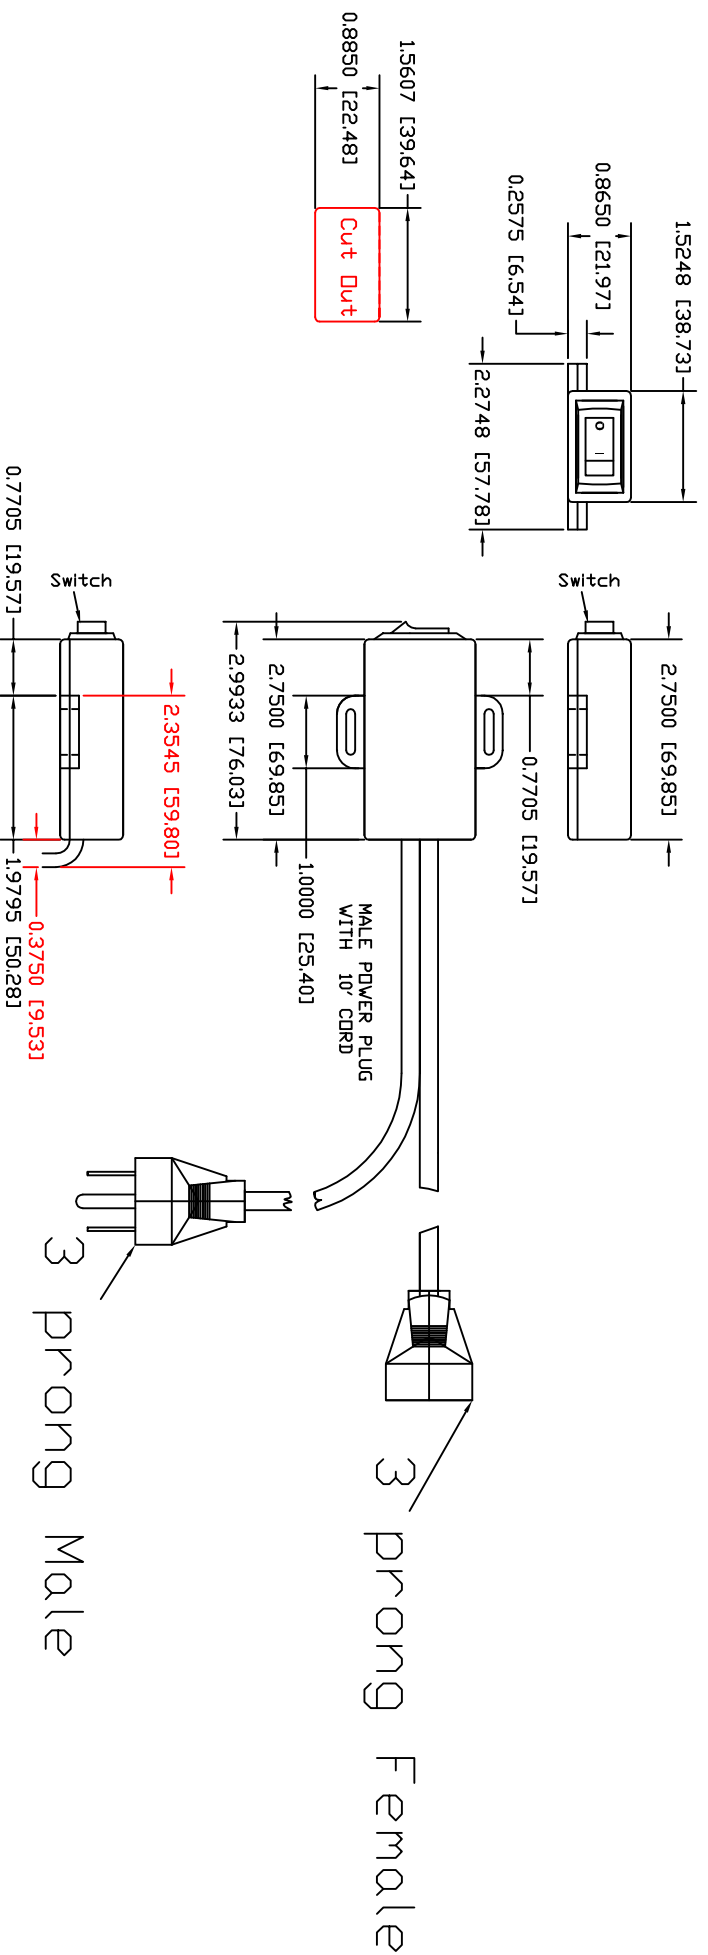

FC-5420 Rocker Switch

www.FURNLITE.com

rhelms@furnlite.com

cbailey@furnlite.com

PH 1-704-538-3193

FAX 1-704-538-0386