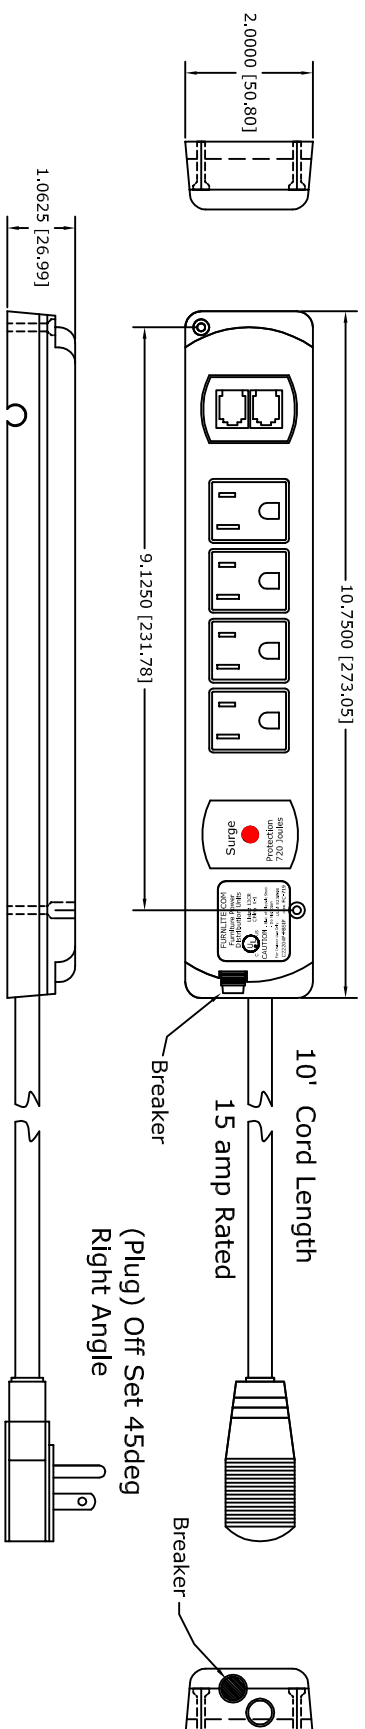

FC-719 Power Cordset-4 plug (all black) (1--in & out Ph.) w/ Surge 720 Joules

www.FURNLITE.com

rhelms@furnlite.com

cbailey@furnlite.com

PH 1-704-538-3193

FAX 1-704-538-0386