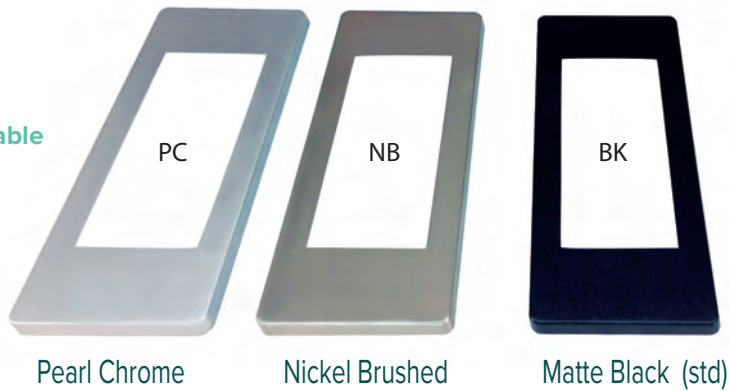

FC-1200-CVR Decorative Cover Plate

Order as FC-1200-CVR-“Color Code”
For example FC-1200-CVR-PC (Use “PC” for Pearl Chrome)

**Also available
in White

Covers fit All 1200 Series
USA made products