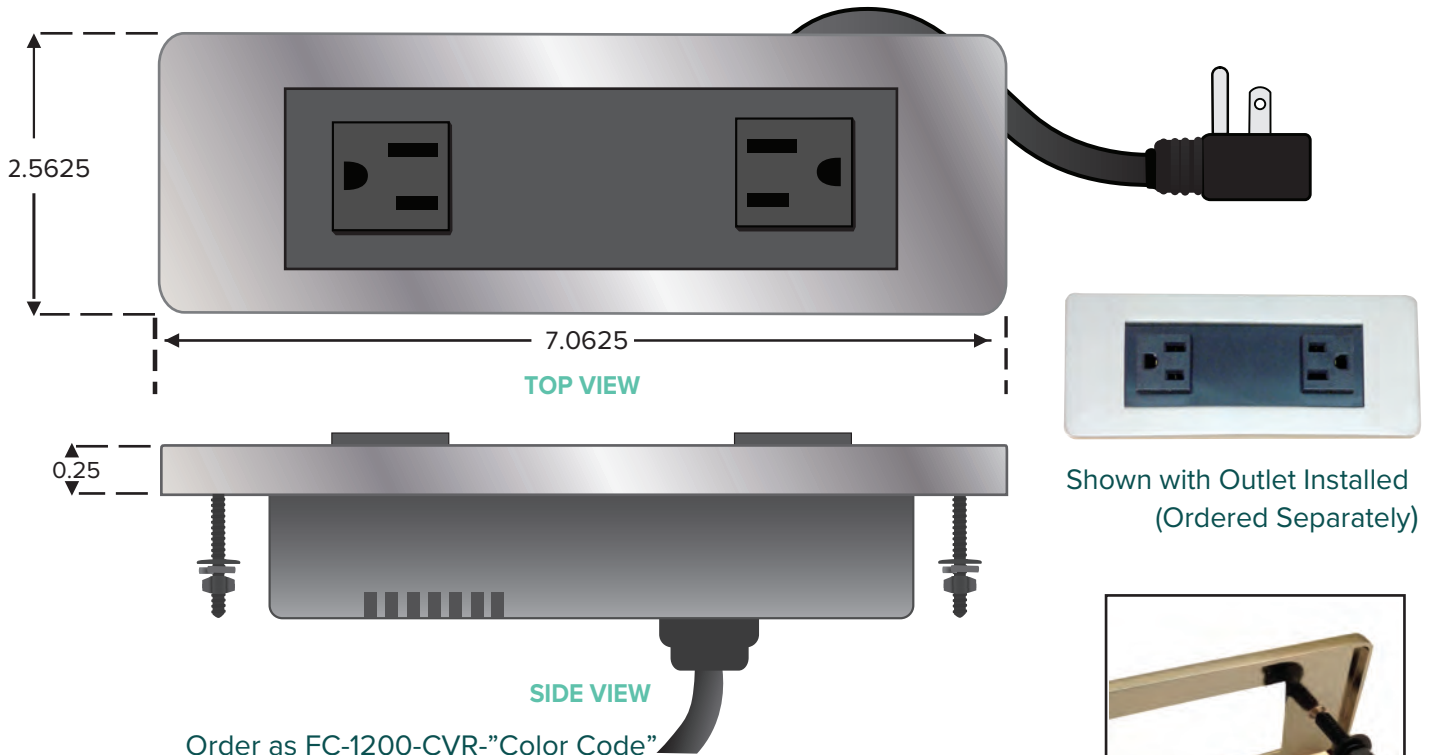

FC-1200-CVR Decorative Cover Plate

Order as FC-1200-CVR-“Color Code”
For example FC-1200-CVR-PC (Use “PC” for Pearl Chrome)

**Also available
in White

Covers fit All 1200 Series
USA made products