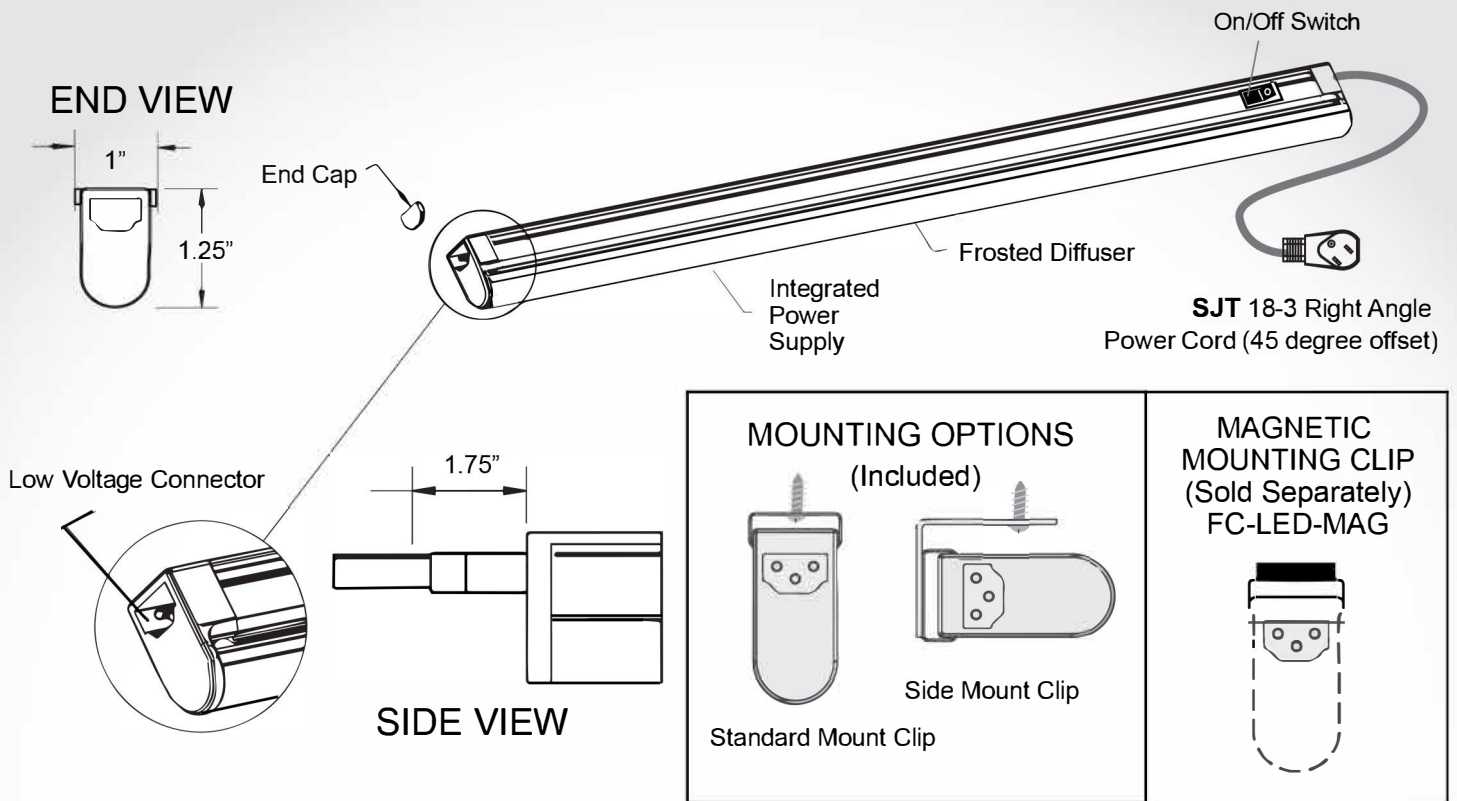

## SLIMLINE LED SERIES

Part Number	Color Output	Length	Watt	Lumens
FC-3500-LED	Warm White	10.75" (273mm)	4	340
FC-3510-LED	Cool White	10.75" (273mm)	4	360
FC-3550-LED	Warm White	17.50" (445mm)	6	540
FC-3560-LED	Cool White	17.50" (445mm)	6	555
FC-3580-LED	Warm White	21.00" (535mm)	8	720
FC-3590-LED	Cool White	21.00" (535mm)	8	784
FC-3600-LED	Warm White	34.50" (874mm)	14	1150
FC-3610-LED	Cool White	34.50" (874mm)	14	1338
FC-3650-LED	Warm White	46.25" (1175mm)	18	1670
FC-3660-LED	Cool White	46.25" (1175mm)	18	1764

Part Number	Description
FC-8900-LED-BK	Black LED Direct Connector
FC-8910-LED-BK	Black LED 12" Connector
FC-8910-LED-WH	White LED 12" Connector
FC-8920-LED-BK	Black LED 24" Connector
FC-8920-LED-WH	White LED 24" Connector
FC-8930-LED-BK	Black LED 48" Connector
FC-8930-LED-WH	White LED 48" Connector
FC-8730-LED-BK	Black 24" LED Straight Power Cord 3 prong to female Connector

(Black Fixture) Warm White Color Temperature = 3000 Kelvin  
 (White Fixture) Cool White Color Temperature = 4000 Kelvin